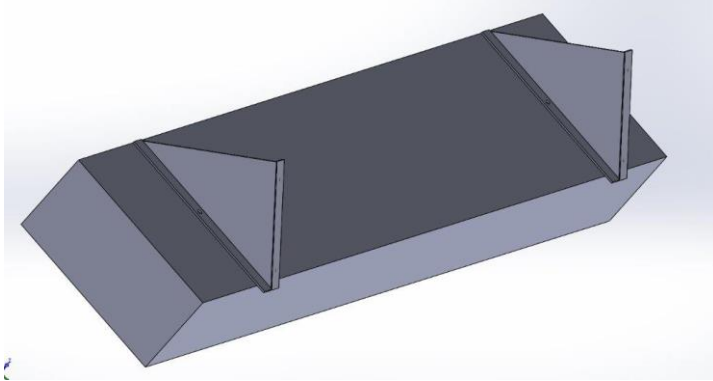

## Metro LED Tunnel Light 45 degree Bracket

6/1/16

In order to install the Prismsatite 7200 LED fixtures on vertical walls, the 45 degree accessory bracket is designed for that purpose. The lights are the exact same fixtures that were provided to the Red Line tunnel segment from 2012-2015 that were installed on the curved tunnel wall at approximately a 45 degree angle to the emergency catwalk below.