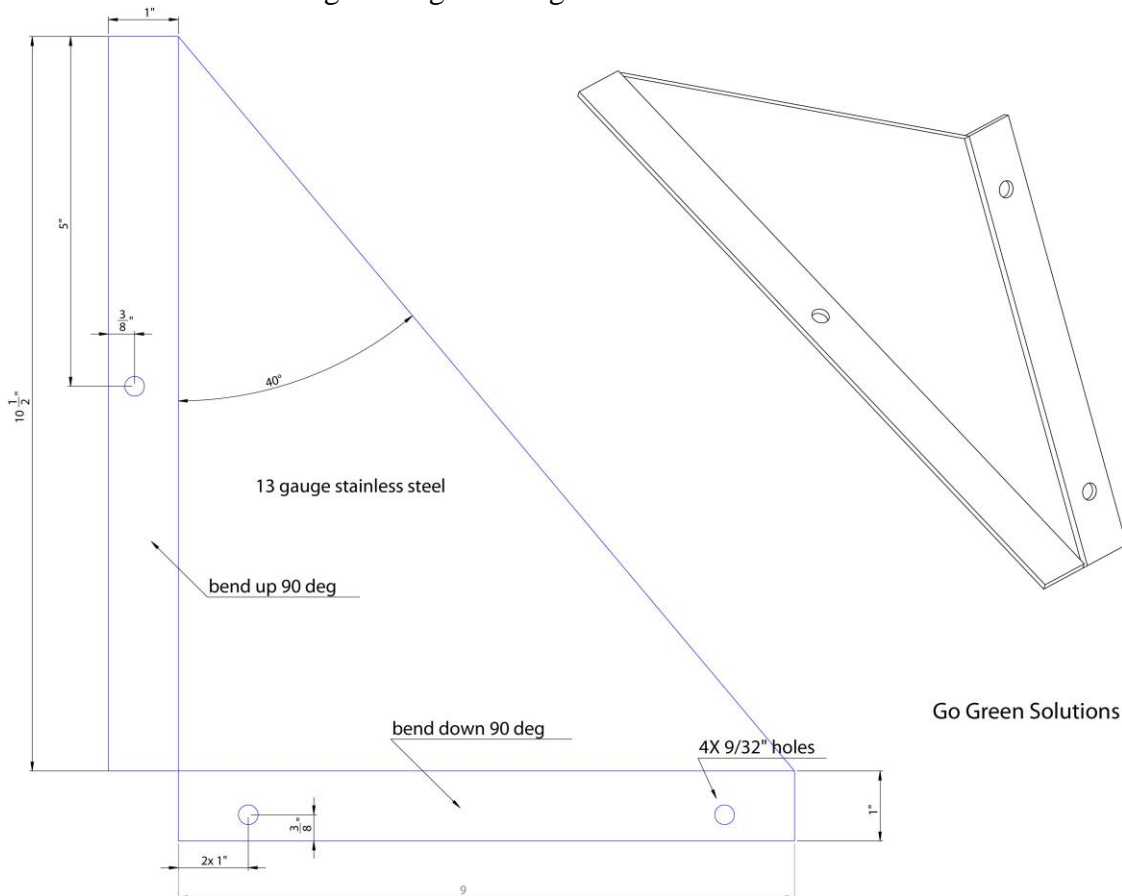

## Metro LED Tunnel Light 45 degree Bracket

6/1/16

In order to install the Prismsatite 7200 LED fixtures on vertical walls, the 45 degree accessory bracket is designed for that purpose. The lights are the exact same fixtures that were provided to the Red Line tunnel segment from 2012-2015 that were installed on the curved tunnel wall at approximately a 45 degree angle to the emergency catwalk below.

Engineering Drawing

A division of Alternative Consumption Technologies (ACT)

545 S. Raymond Ave. | Pasadena, CA 91105 | Phone: (626) 578-0678 | Fax: 792-8198 | [www.GoGreenSolutions.com](http://www.GoGreenSolutions.com)